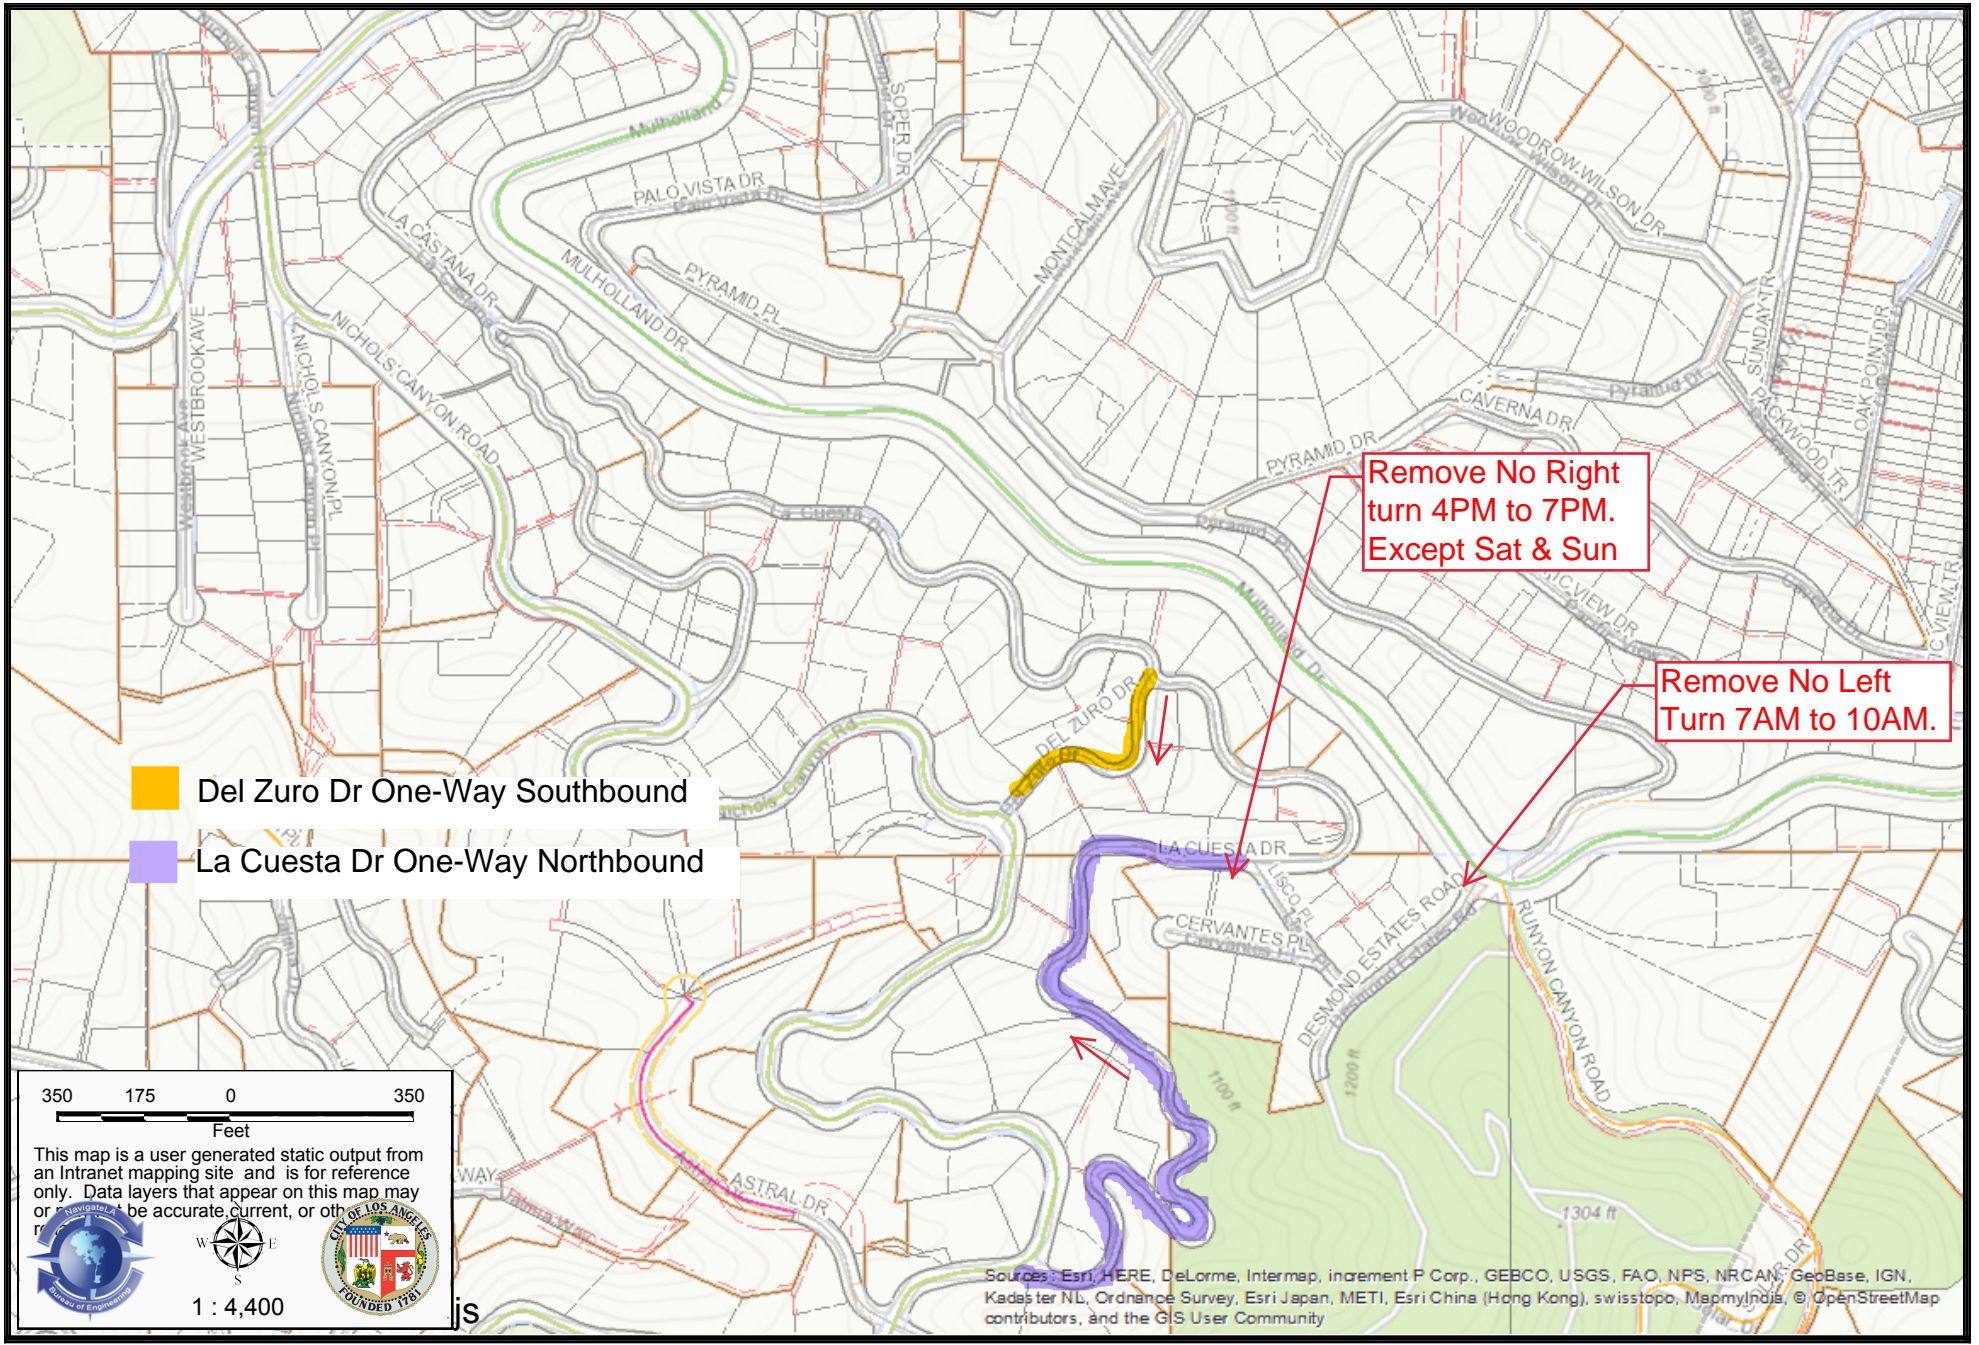

# LA CUESTA DR ONE-WAY NORTHBOUND

Del Zuro Dr One-Way Southbound  
La Cuesta Dr One-Way Northbound

Remove No Right turn 4PM to 7PM. Except Sat & Sun

Remove No Left Turn 7AM to 10AM.

350 175 0 350  
Feet

This map is a user generated static output from an Intranet mapping site and is for reference only. Data layers that appear on this map may or may not be accurate, current, or otherwise.

Sources: Esri, HERE, DeLorme, Intermap, increment P Corp., GEBCO, USGS, FAO, NPS, NRCAN, GeoBase, IGN, Kadaster NL, Ordnance Survey, Esri Japan, METI, Esri China (Hong Kong), swisstopo, MapmyIndia, © OpenStreetMap contributors, and the GIS User Community